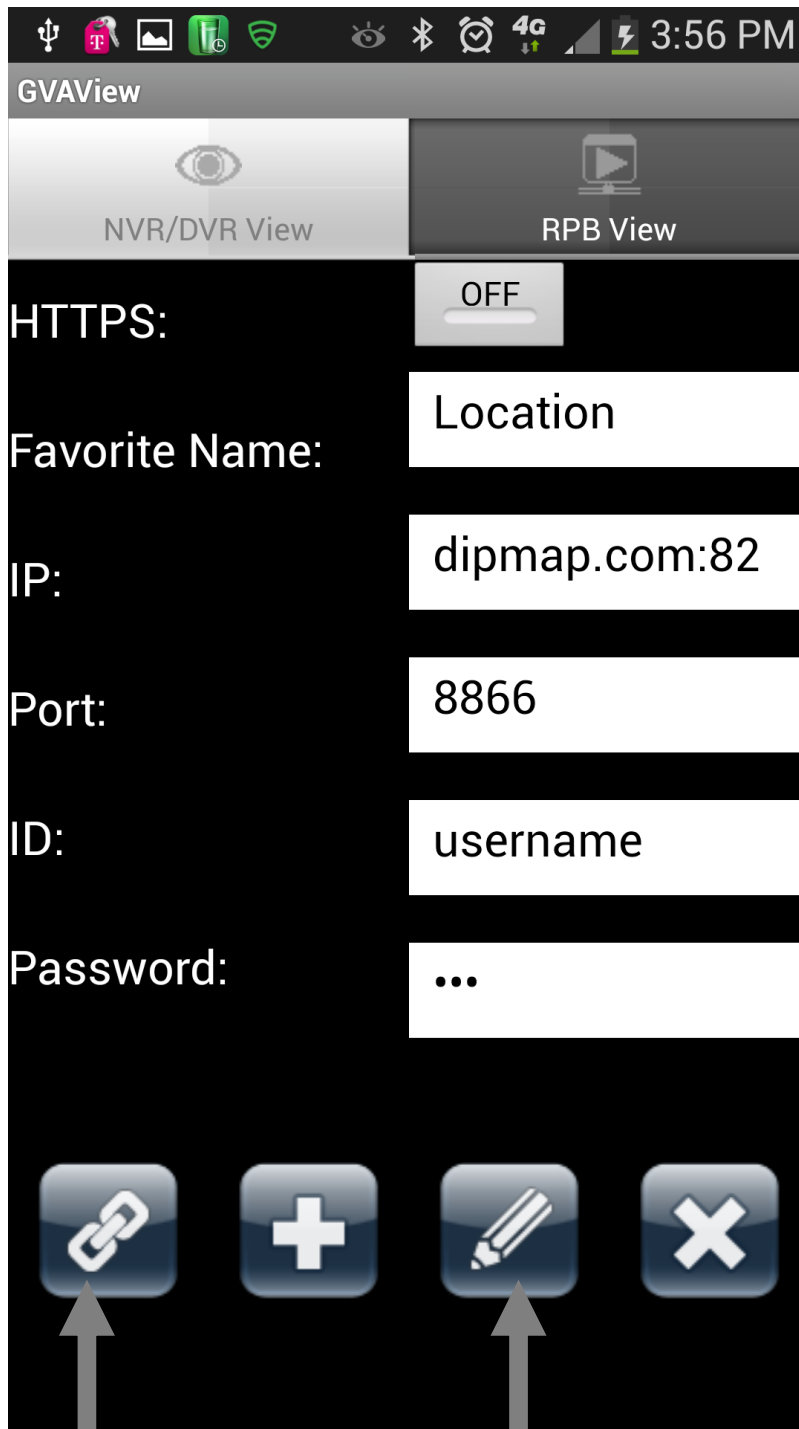

GeoVision Android Guide

Download GVAVIEW from Play Store and Install it

Click this button to add a new profile

Android status bar: 3:56 PM, 4G, battery, etc.

GVAView

NVR/DVR View RPB View

HTTPS: OFF

Favorite Name:

IP:

Port:

ID:

Password:

Name for this profile

IP Address

Port

Your username

Your Password

Click here to save this profile

You will be taken back to the main screen.

Click on the profile you want to view

Click this button to View
your cameras

Click this button to save any changes
you have made to this profile

GVAView

Connection

Connecting to server...Please wait.

Please wait while your phone connects

Your cameras will display

Click on 1 camera to make it display larger